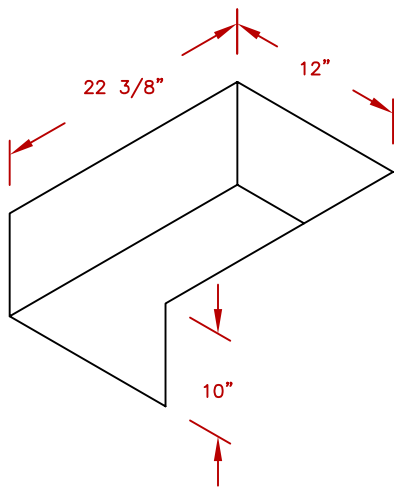

LINE	BBQ LINE
MODEL	12" COCKTAIL CENTER
NUM	

CUT OUT DIMENSIONS

TITLE
2014 BARBECUE LINE
ACCESSORIES-DROP IN-
12" COCKTAIL CENTER

SCALE:

DWG NO.
BBQ12842P-12

DWG BY
S. LINARES

REVISED

REV. DESCR.