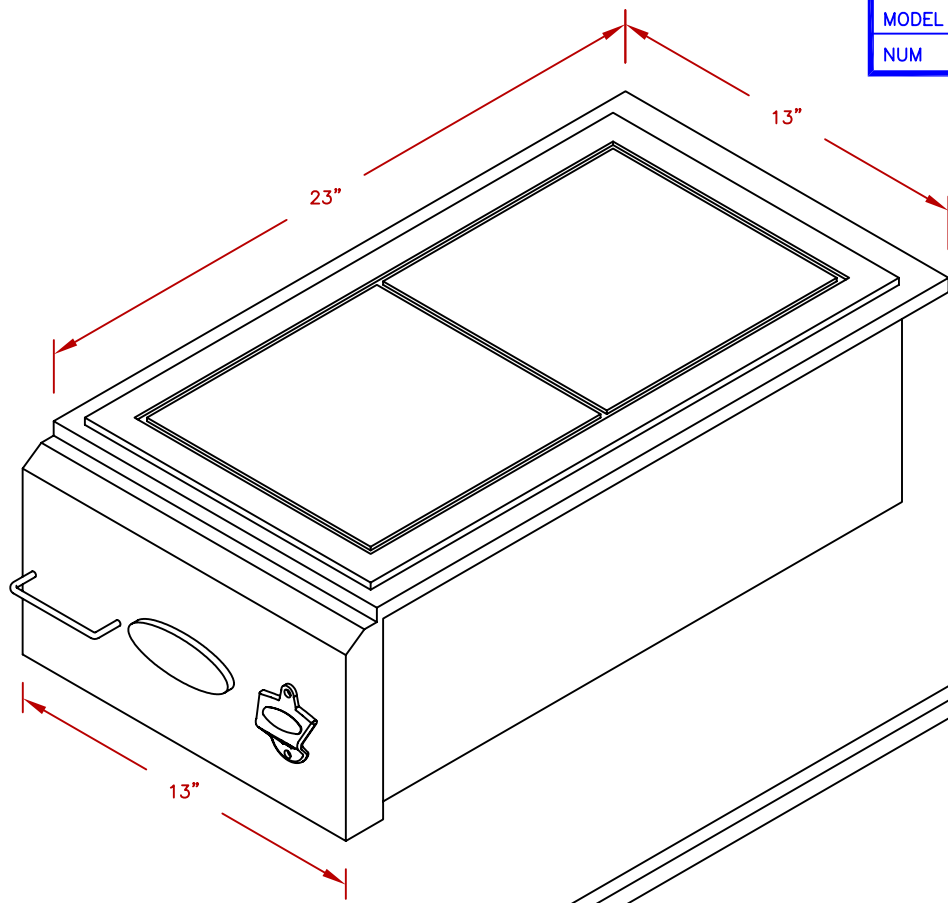

LINE	BBQ LINE
MODEL	12" COCKTAIL CENTER
NUM	

CUT OUT DIMENSIONS

TITLE
2014 BARBECUE LINE
ACCESSORIES-DROP IN-
12" COCKTAIL CENTER

SCALE:

DWG NO.
BBQ12842P-12

DWG BY
S. LINARES

REVISED

REV. DESCR.