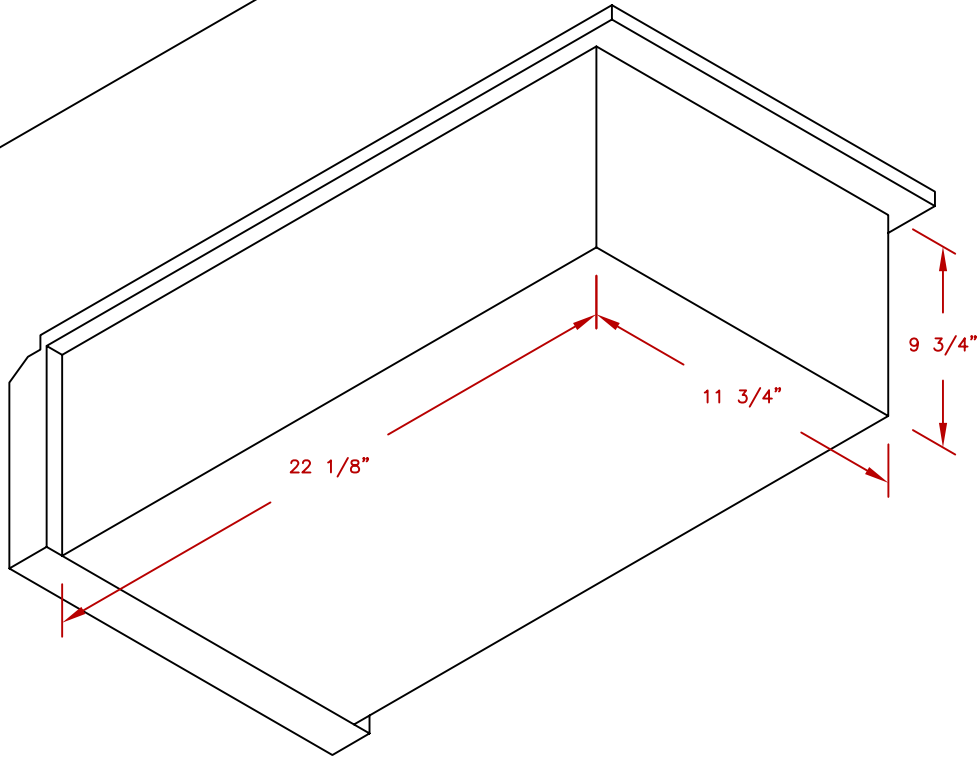

LINE	BBQ LINE
MODEL	12" COCKTAIL CENTER
NUM	

CUT OUT DIMENSIONS

TITLE
2014 BARBECUE LINE
ACCESSORIES-DROP IN-
12" COCKTAIL CENTER

SCALE:

DWG NO.
BBQ12842P-12

DWG BY
S. LINARES

REVISED

REV. DESCR.